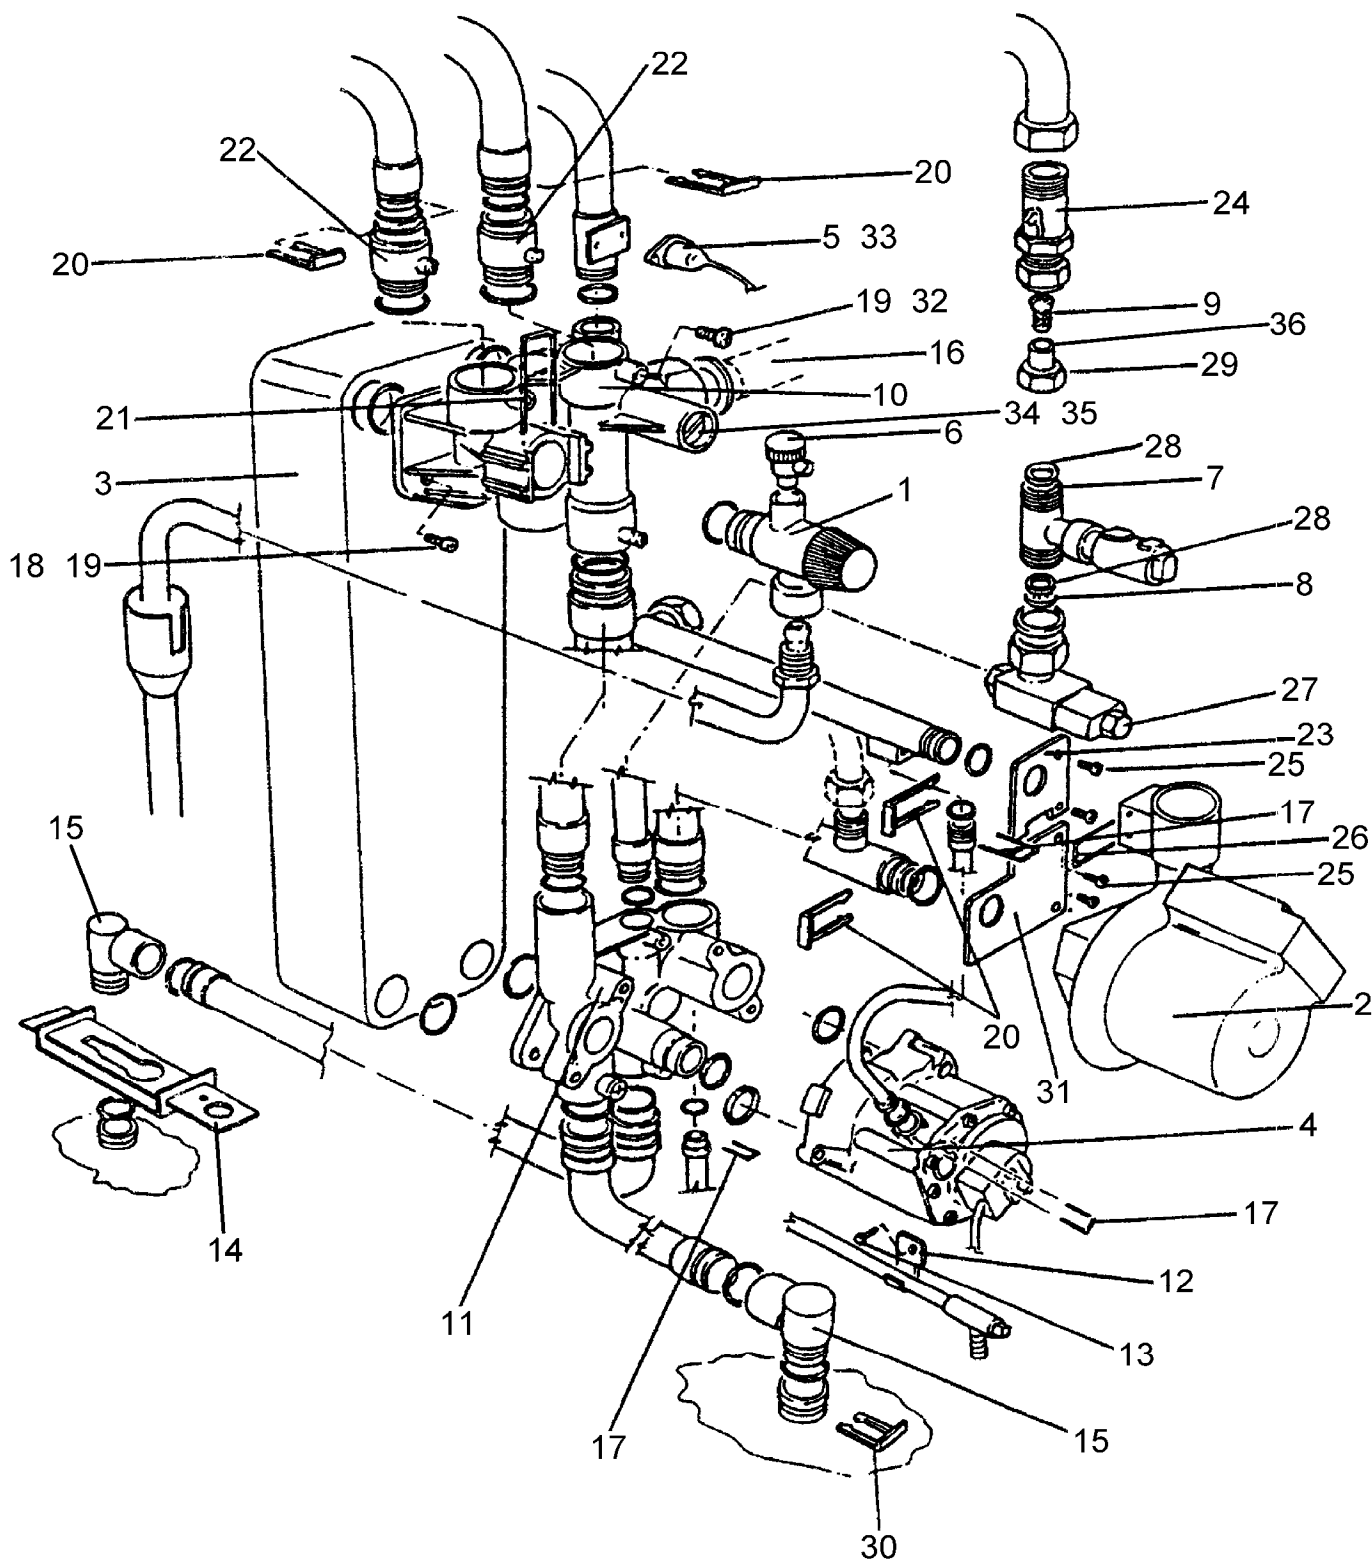

Spare parts list

6720900139.AA

Casing
D

1

400 BSN NG 400 BSP LPG

Spare parts list

6720900115.AA

Superstructure / Heat exchanger
D

400 BSN NG 400 BSP LPG

2

Spare parts list

6720900105.AA

Pump / Hydraulic assy (A)
D

400 BSN NG 400 BSP LPG

3

Spare parts list

6720900106.AA

Pump / Hydraulic assy (B)
D

400 BSN NG 400 BSP LPG

4

Spare parts list

6720900120.AA

Tank & Expansion Vessel
D

400 BSN NG 400 BSP LPG

5

Spare parts list

6720900116.AA

Electrical Box Assembly
D

400 BSN NG 400 BSP LPG

6

**ADDITIONAL SPARE PARTS
FOR APPLIANCE
NOT DRAWN**

9099